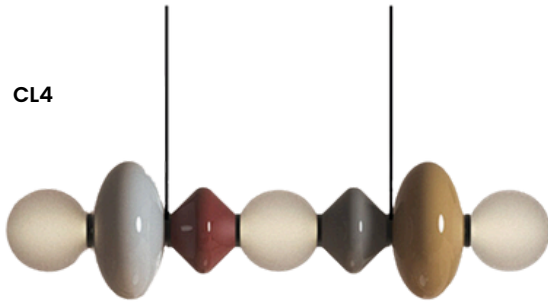

Shade: Matt black, Matt white

Body: Matt black, Aged gold

CL4

Dimension: W 1171, D Dia 300, H 3000(max) mm
Material: Aluminium / Glass
Specification:
 3 x Led strip 10W 3000lm 2700K
 TRIAC dimmable
 24V, 50/60Hz
 IP20, Class II
Energy Label: F
Finishes/Colors: Various