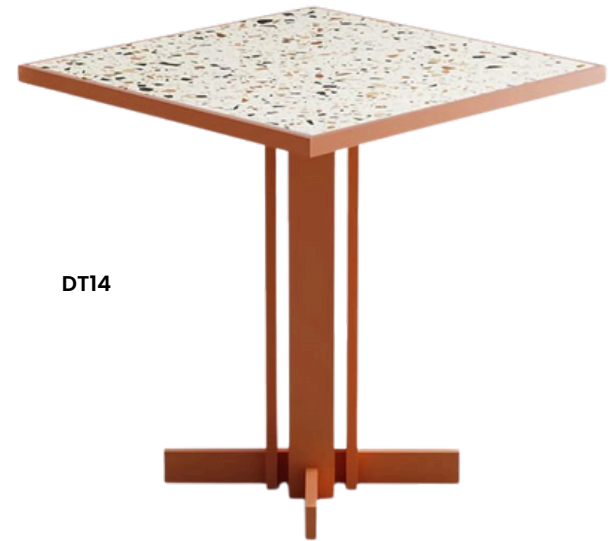

DT12

Dimension: W 762 x D 762 x H 762 mm
| W 915 x D 915 x H 762 mm
Material: Wooden top and metal base
Finishes/Colors: Various

DT13

Dimension: W 755 x D 700 x H 700 mm
Material: Wood top and brass and stainless steel metal base
Finish/Color: Various

DT15

Dimension: W 810 x D 610 x H 700 mm
Material: Wooden top, metal base
Finish/Color: Various

DT14

Dimension: W 700 x D 700 x H 750 mm
Material: Metal base and terrazzo top
Finish/Color: Various

BAR STOOLS